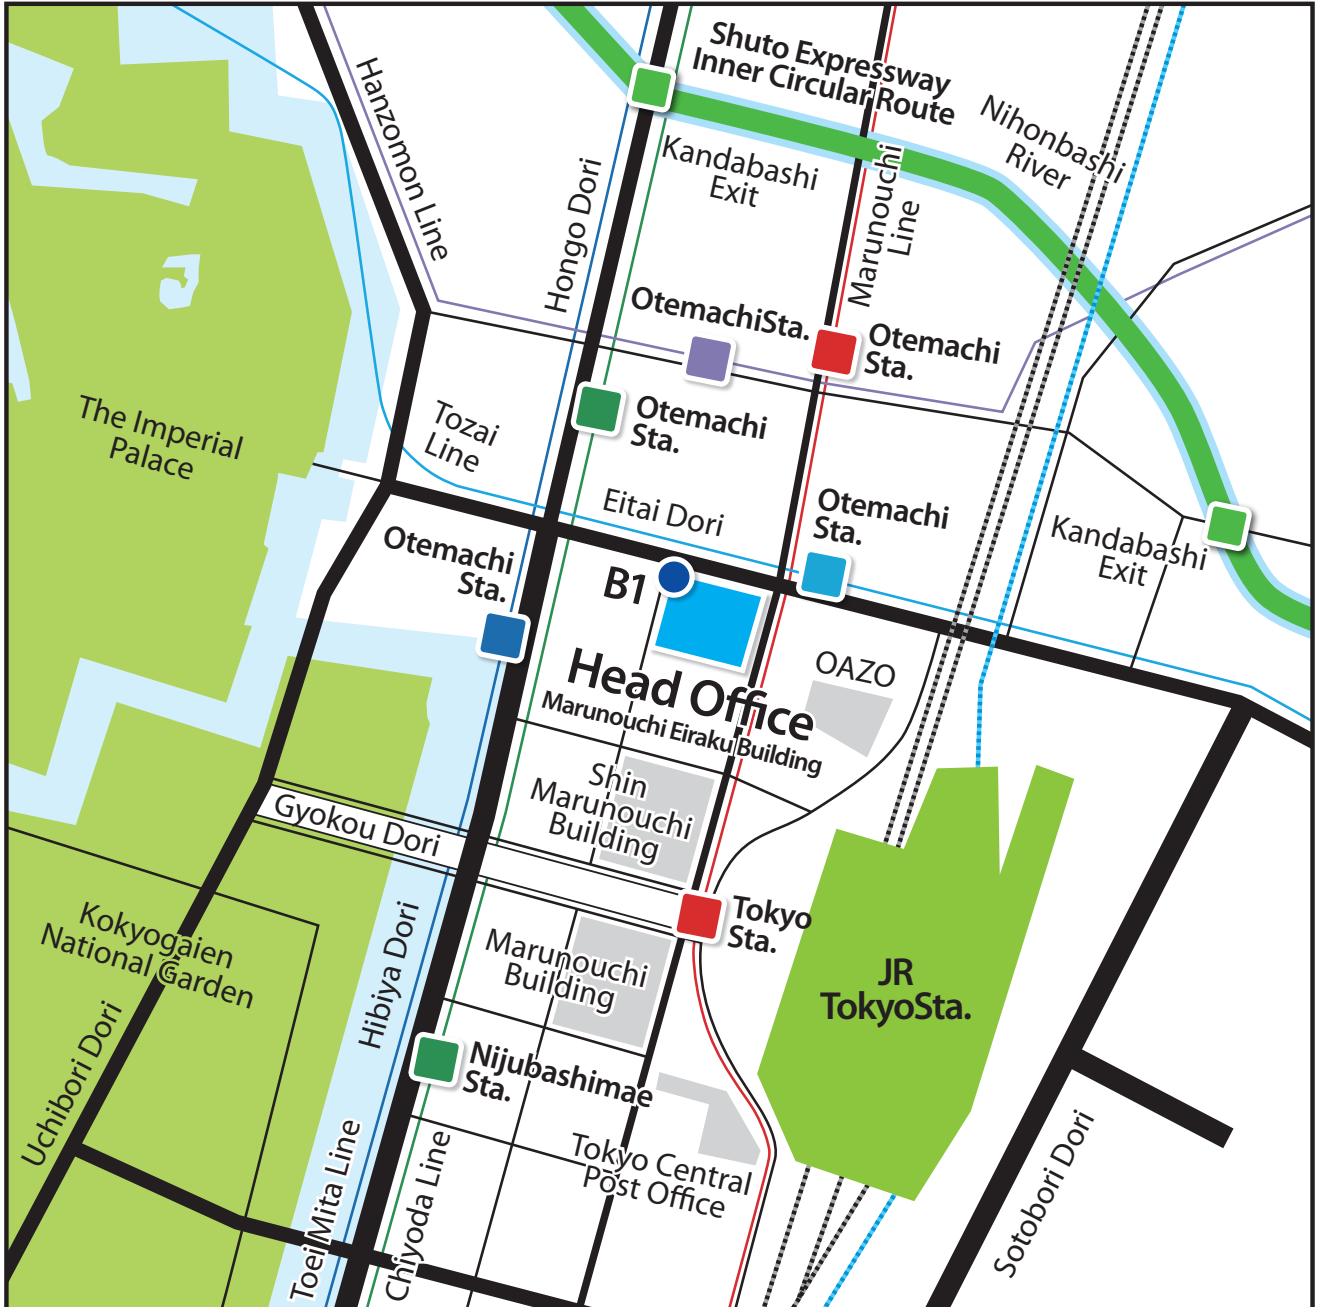

# Information Map Head Office

## Traffic

- 5 min walk from Tokyo Station on JR / Tokyo Metro Marunouchi Line
- 3 min walk from Otemachi Station on Tokyo Metro Marunouchi / Toei Mita Line
- Direct access from B1 Exit of Otemachi Station on Tokyo Metro Tozai / Hanzomon / Chiyoda Line